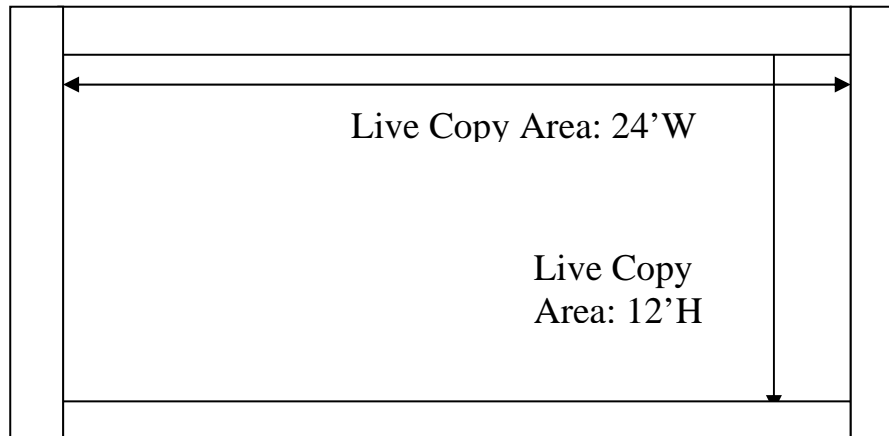

Production – 12' X 24' 30-Sheet Poster

Finishing

Panel size is 12'H X 24'W

Poster size is 10'5'H X 22'8"W. Full bleed background. 70lbs wet poster paper. Poster is printed in eight sections with 1.5" for overlap.